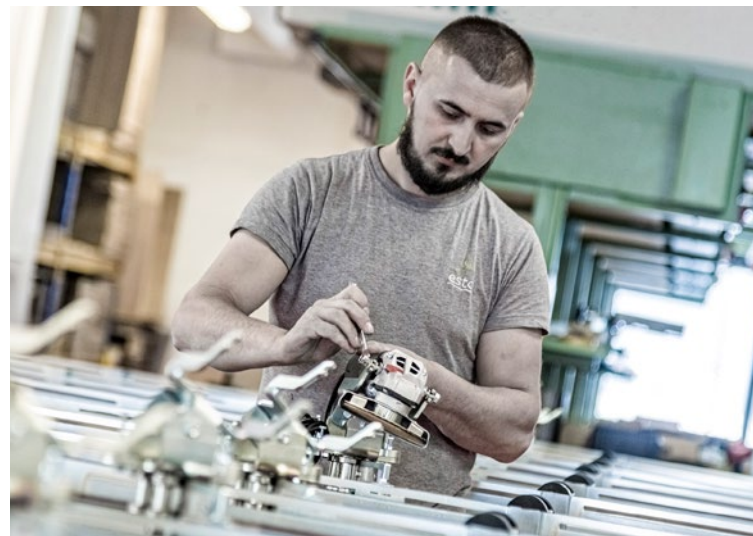

Versatile infinitely adjustable possibilities.

Thanks to the versatile infinitely adjustable settings, all types of mowing blades can be sharpened. Furthermore, the settings for two different types of blades can be “saved” to enable quick switching, for example, from double blades to free-cutting blades.

The robust construction and the use of only high-quality components guarantee low-maintenance and long-lasting operation. All components are connected with screw connections, making them well-prepared for any possible upgrades.

The “Messerfix” universal sharpening tool comes with a high-quality, speed-regulated angle grinder and a special grinding disc. Additionally, the angle grinder has a soft start and overload protection.